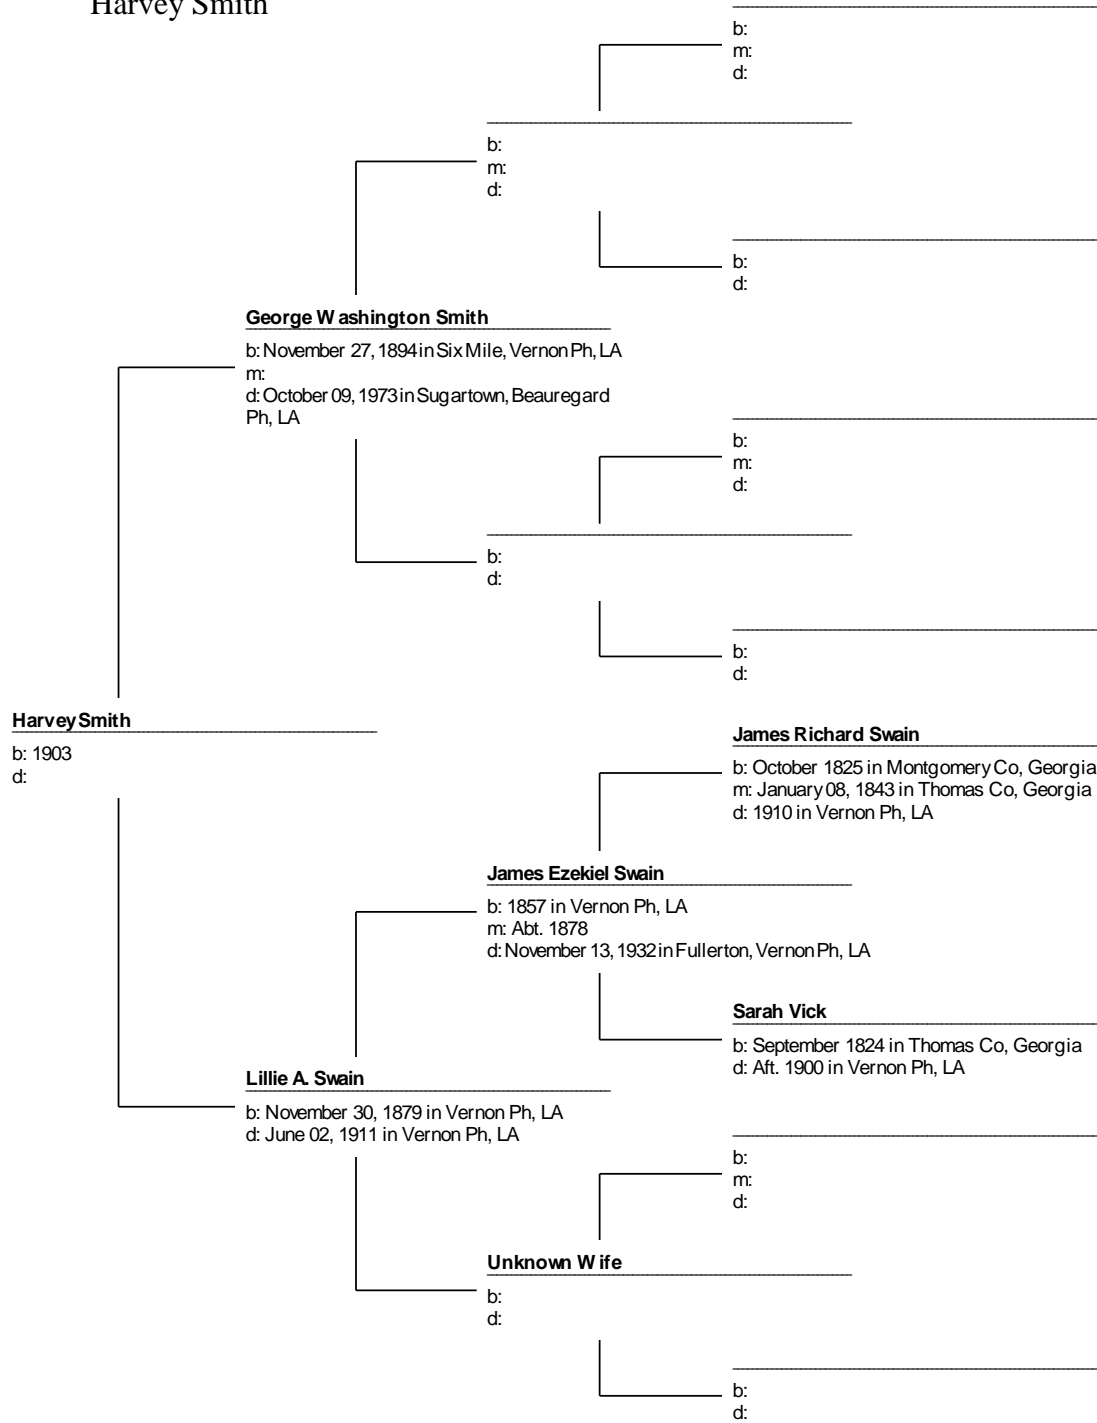

Ancestry of:  
Harvey Smith

*Descendants of George Washington Smith*

- 1 George Washington Smith 1894 - 1973
  - . +Lillie A. Swain 1879 - 1911
  - ....2 Harvey Smith 1903 -**
  - ....2 Martha Smith
  - ....2 James Smith 1900 -
    - \*2nd Wife of George Washington Smith:
      - . +Vina Irene McDonald 1896 - 1964
  - ....2 Thomas Jessie Smith 1917 - 1990
  - ..... +Arley Mae Unknown 1920 - 1983