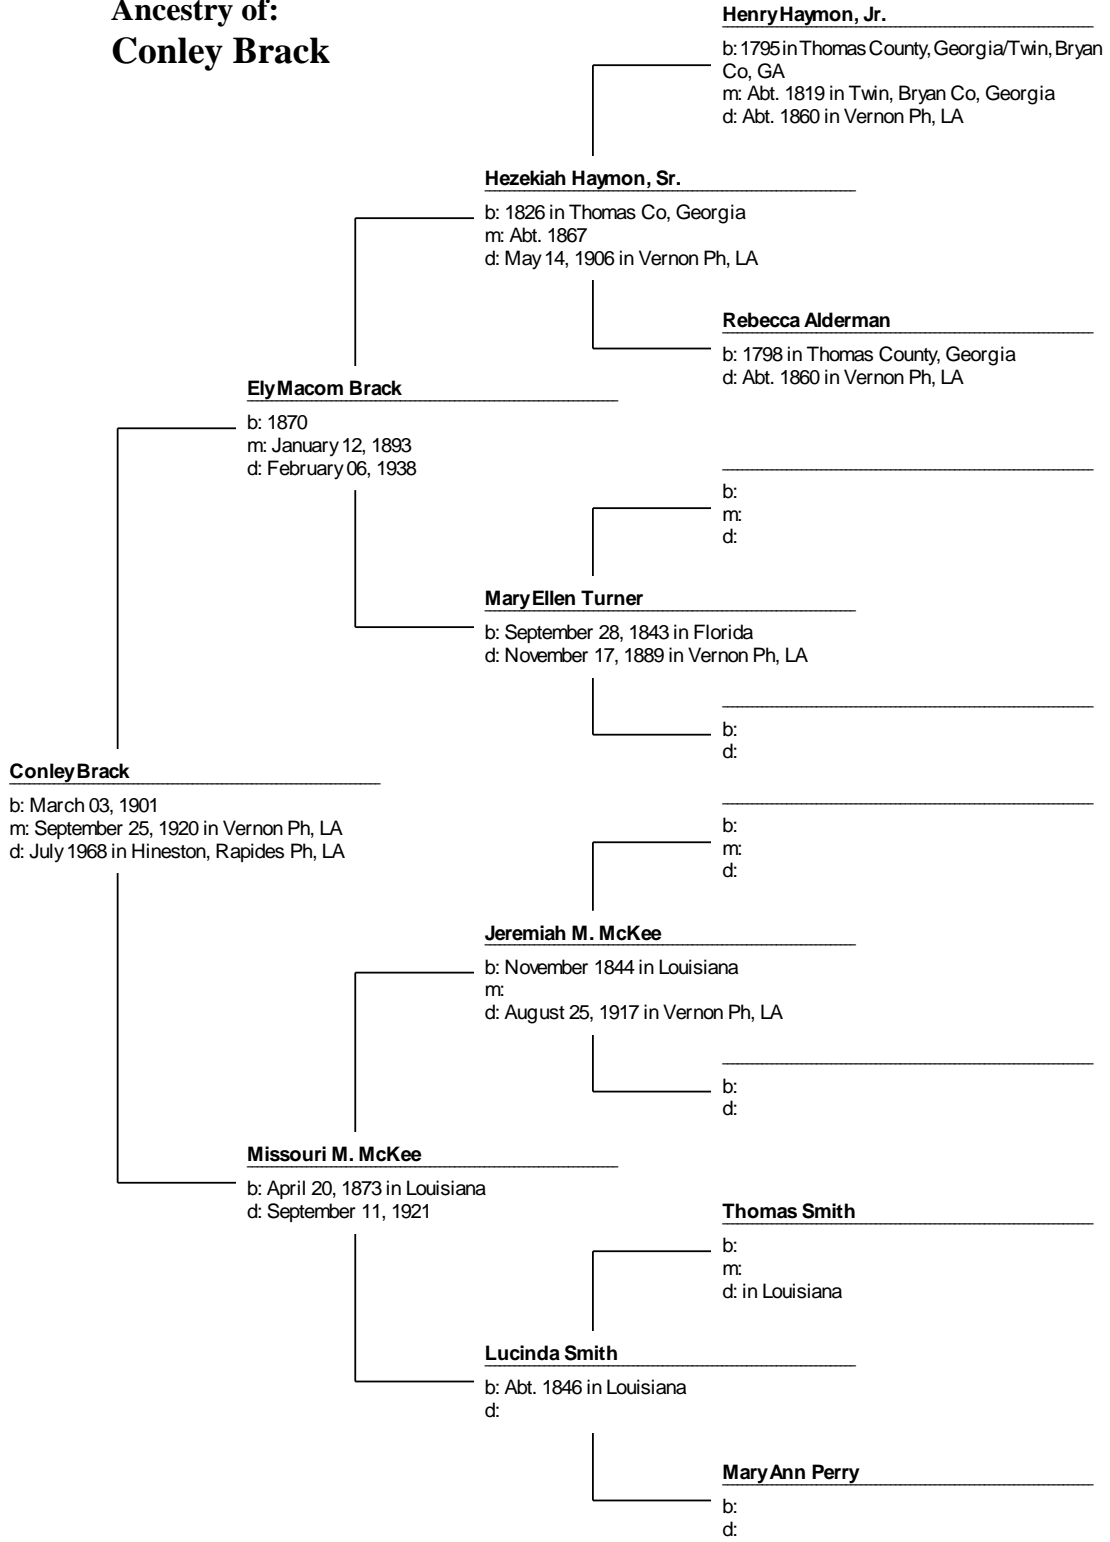

**Ancestry of:  
Conley Brack**

## *Descendants of Ely Macom Brack*

1 Ely Macom Brack 1870 - 1938  
+Missouri M. McKee 1873 - 1921  
...2 William Louis Brack 1896 - 1938  
..... +Cora E. Brown 1896 - 1929  
..... 3 Kenneth Louis Brack 1917 - 1997  
..... +Mary Ann Smith 1919 - 1981  
..... 4 Infant Female Brack  
..... 4 Infant Female Brack  
..... 4 Infant Male Brack  
..... 4 Rickey Lynn Brack, Sr. 1950 -  
..... 4 William Louis Brack 1940 - 1978  
..... 4 J. L. Brack  
..... 4 Mary Lea Brack - 1989  
..... +Lawrence Bushnell Jenkins 1920 - 1991  
..... 5 Kenney Jenkins - 1977  
..... 4 Rosa Lee Brack  
..... 3 Neoma Brack  
..... 3 Homer C. Brack 1919 - 1948  
..... 3 Post Brack 1926 -  
..... 3 Kyle Conerly Brack 1924 - 1979  
..... +Pauline Janette Jeane 1931 - 1974  
..... 3 Huey P. Brack 1928 - 1978  
..... +Doris M. Stracener 1933 - 1991  
... \*2nd Wife of William Louis Brack:  
..... +Elvie Dora McWilliams 1905 - 1970  
..... 3 Edith Rose Brack 1934 - 1936  
..... 3 Living Brack  
...2 William Charles Brack 1896 -  
..... +Emma A. Hall 1894 - 1930  
..... 3 Infant Brack 1928 - 1928  
... \*2nd Wife of William Charles Brack:  
..... +Mary Unknown 1919 - 1930  
...2 Arthur Brack 1899 - 1974  
..... +Rosa Caroline Nesmith 1901 - 1990  
..... 3 Bobbie Jo Brack 1923 - 1923  
..... 3 Arthur Marvin Brack 1927 - 2000  
..... +Malvis Lavone Hagan 1929 - 2010  
..... 4 De Wanna Sue Brack 1958 - 2001  
..... +Michael David Craft 1957 - 2008  
..... 5 Michael Jared Craft 1978 - 2008  
..... +Glenna M Rodriguez  
..... 5 Serice Craft

..... 4 Living Brack  
 ..... 3 Merle Rae Brack 1930 - 2011  
 ..... +Mikkie Gaston Butts 1943 - 2009  
 ..... 4 Mike Brack  
 ..... 4 Jennie Brack  
**....2 Conley Brack 1901 - 1968**  
 ..... +Effie Moore 1905 - 1987  
 ..... 3 Leroy Brack  
 ..... 3 Dewey Brack  
 ....2 Oliver Danford Brack 1904 - 1963  
 ..... +Lois Ellen Wiley 1907 - 1966  
 ..... 3 Virginia Faye Brack 1932 - 1972  
 ..... +Albert Willis Shoults 1922 - 1985